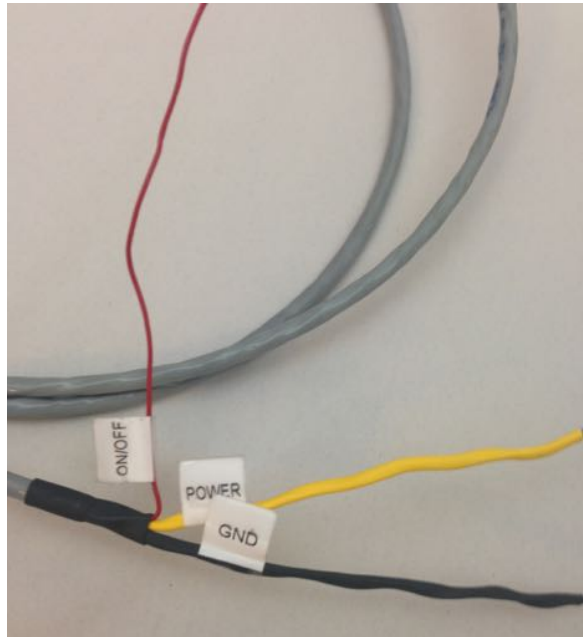

DC Power Open Ended

CBL_PWR_OE

p/n 200422