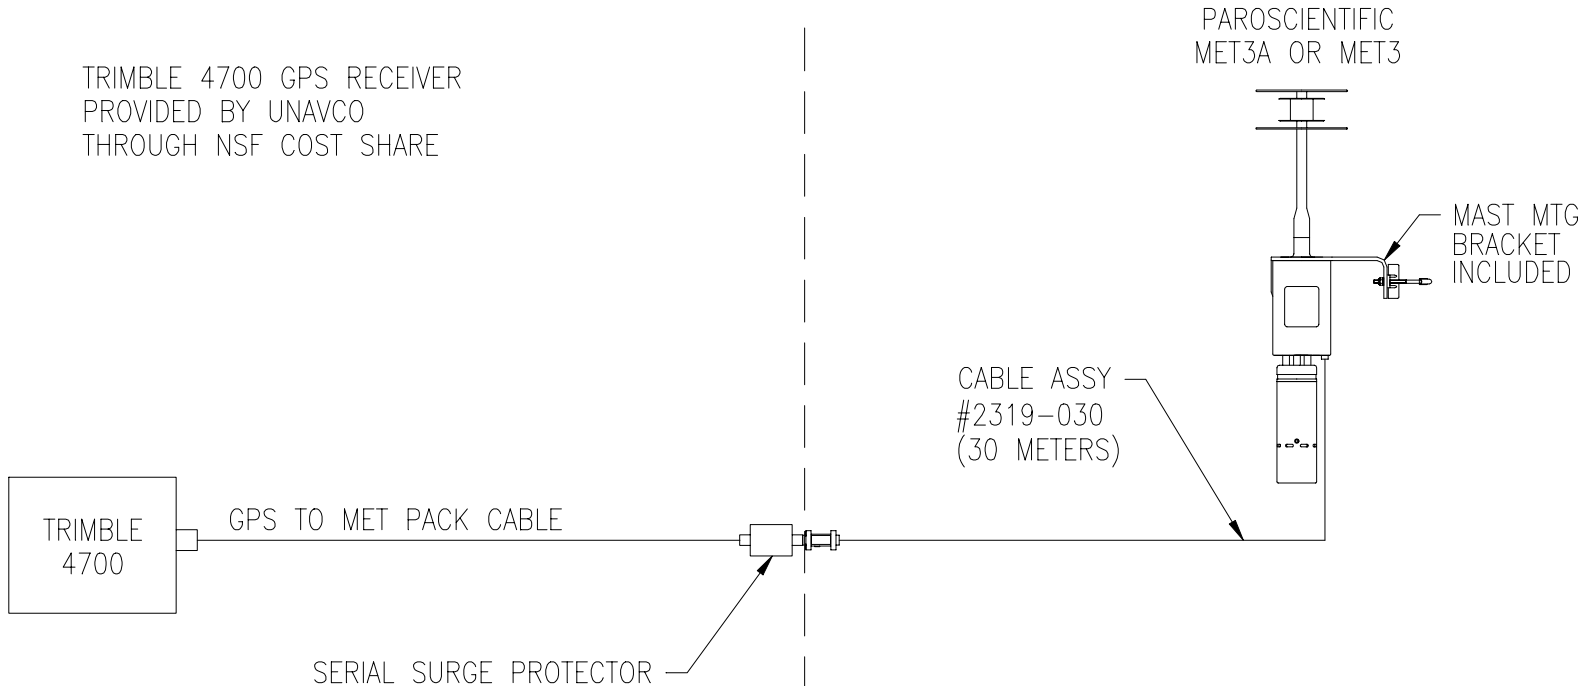

SUOMINET METEOROLOGICAL PACKAGE CONFIGURATION

TRIMBLE 4700 GPS RECEIVER
PROVIDED BY UNAVCO
THROUGH NSF COST SHARE

ORDERING INFORMATION

SUPPLIER - MICROWAREHOUSE

DESCRIPTION	PART No.
SERIAL SURGE PROTECTOR	APC PS9-DCE

SUPPLIER - PAROSCIENTIFIC, INC.

DESCRIPTION	MODEL No.	PART No.
CABLE		2319-030
METPACK	MET3A	1539-001
METPACK	MET3	1477-001

TITLE: SUOMINET METEOROLOGICAL PACKAGE CONFIGURATION			
DWG No. MP-0001	REV. A	APPVD. D. Hanson	DATE: 09/12/00