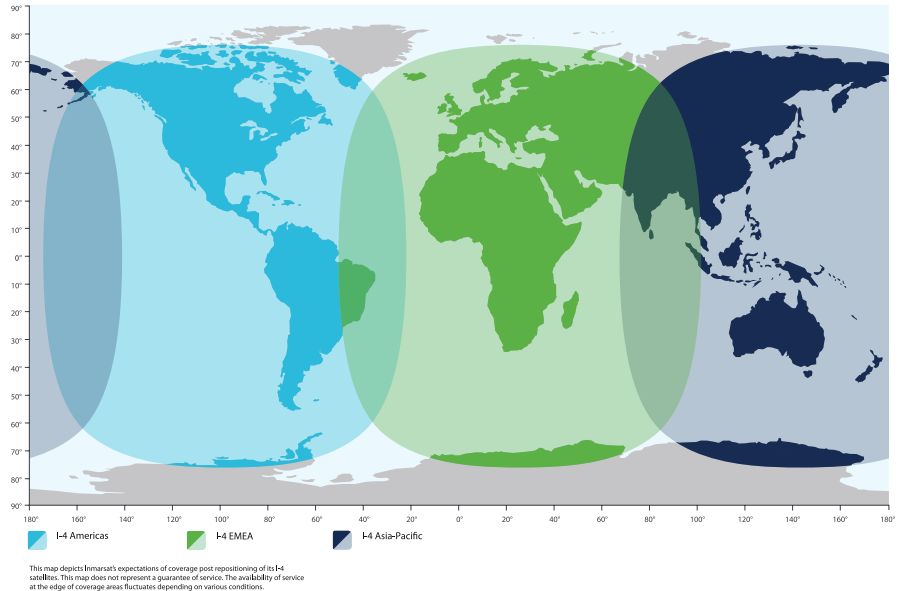

Features

User Interfaces

- SIM card
- LED and audio pointing aids
- Interfaces:
  - Ethernet
  - USB
  - WLAN (IEEE 802.11b)
  - ISDN (for voice and data)

Package

- Broadband Satellite IP Terminal and WLAN Access Point
- Rechargeable lithium ion battery pack
- AC mains power adapter (110 VAC - 240 VAC)
- Travel adapter
- USB cable
- Ethernet cable
- ISDN cable
- User guide (PDF file on CD)
- Installation CD

Optional Accessories

- Standard lithium ion battery pack
- Extended lithium ion battery pack
- AC mains power adapter (110 VAC - 240 VAC) output
- Fixed mount kit
- Vehicular power adapter (10 VDC - 32 VDC) output

Compatible Accessories

- ISDN phones
  - ASCOM Eurit 33 plus deskphone
  - SwissVoice Eurit 25 & 35 deskphone
  - Nera ISDN Handset
  - Nera Worldset Handset
  - Siemens Gigaset SX255 cordless DECT ISDN basestation and S1 handset
  - Any RJ-11 analog handset with any ISDN (2-4 wire) terminal adapter (TA)
  - Most VoIP handsets
- Solar Chargers
  - IDG Europe T-60 (3 panel), Max. 60 W, 3.3 A
  - Powerline Suncatcher F0002 (2 panel) max. 25.1 W

Technical Specifications

Physical and Environmental

Weight:	2.8 kg (terminal with battery)
Dimensions:	27.5 cm x 34.5 cm x 5.0 cm
Battery Life*:	Transmit: 162 megabytes Receive: 864 megabytes 36 hours standby time
Humidity:	95% RH at +40° C
Temperature:	-25° C to +60° C operating -25° C to +60° C storage (w/ battery)
Water & Dust:	IP-55 standard
Wind:	Operational 25 mph (40 km/h) Survival 100 mph (160 km/h)
Ice:	25 mm non-operational

Supported Operating Systems

- Windows 2000/ME/XP
- Mac OS X

* Actual performance will vary based upon a wide range of factors and actual usage.

For additional information, please visit our Website at www.bgan.hughes.com.

www.hughes.com