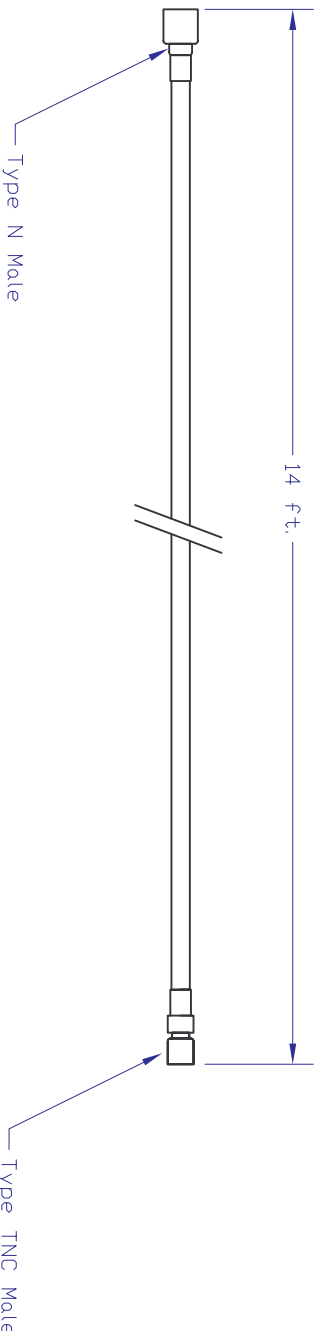

REV	Description	Date	Appr.
A	Initial release	12-27-07	
B	Changed one end to TNC male	3-24-08	
C	Cable now LMR400, connectors EZ-400-NMH-D and EZ-400-TM	4-8-09	BJ

- NOTES:
1. Cable is Times Microwave LMR-400.
 2. Connectors are crimp style, Times Microwave EZ-400-TM and EZ-400-NMH-D.

**Polar Permanent GPS Station
Radio Modem External Cable**

Part Number	Rev
PPS-RF-002	C

UNAVCO, Inc.
POLAR SERVICES
6350 Nautilus Dr., Boulder CO 80301
303-381-7500, 303-381-7451 fax

Drawing: **S. White**
Engineering: **S. White**
Approval: **B. Johns**
Date Modified: **April 8 2009**

SHEET **1** OF **1**