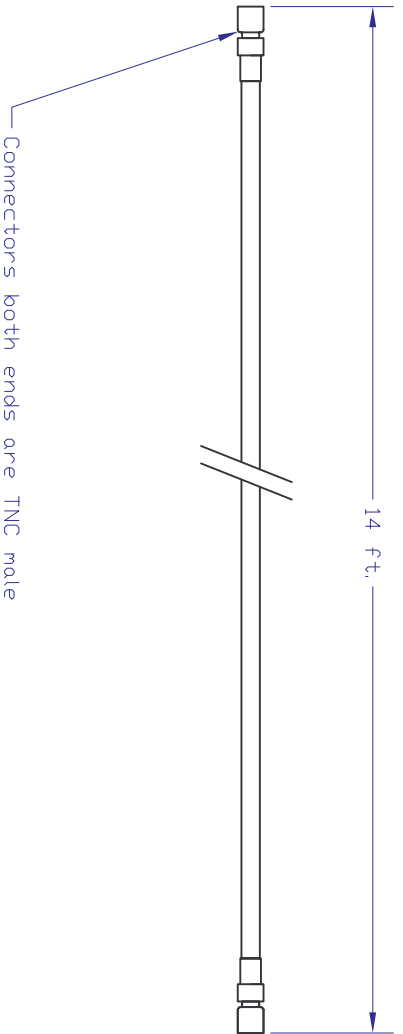

REV	Description	Date	Appr.
A	Initial release	12-27-07	
B	Removed 30 ft. version	3-24-08	
C	Cable now LMR400, connectors EZ-400-TM	4-8-09	B.J

NOTES:

1. Cable is Times Microwave LMR-400.
2. Connectors are crimp style, Times Microwave EZ-400-TM.

SHEET **1** OF **1**